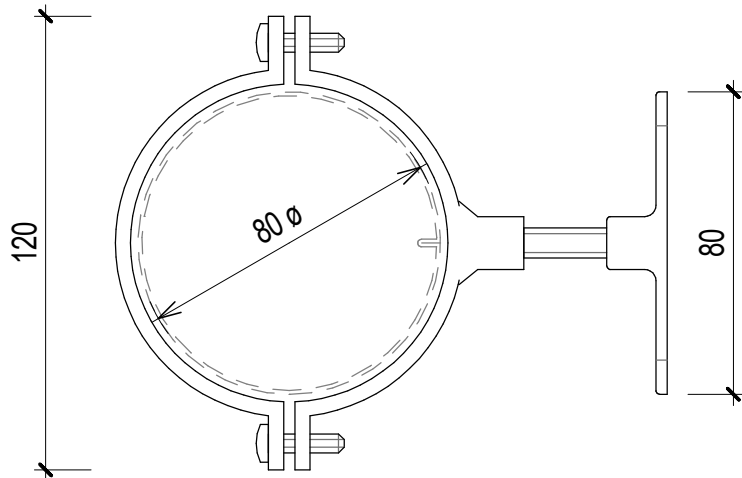

CG 65ø Downpipe
Munzing Ring

CG 80ø Downpipe
Munzing Ring

CG 100ø Downpipe
Munzing Ring

SHEET TITLE

RAINWATER DOWNPIPE MUNZING RINGS

CG.RWP.2

A 01/12/14

1 : 2 @ A4

11/25/14

cadesign
(021) 655 325
DRAWN

p: 0800 501 993
e: sales@continuous.co.nz
w: www.continuous.co.nz

Continuous Group
Spouting Fascia Downpipes

SHEET

REV

SCALE

ISSUED DATE