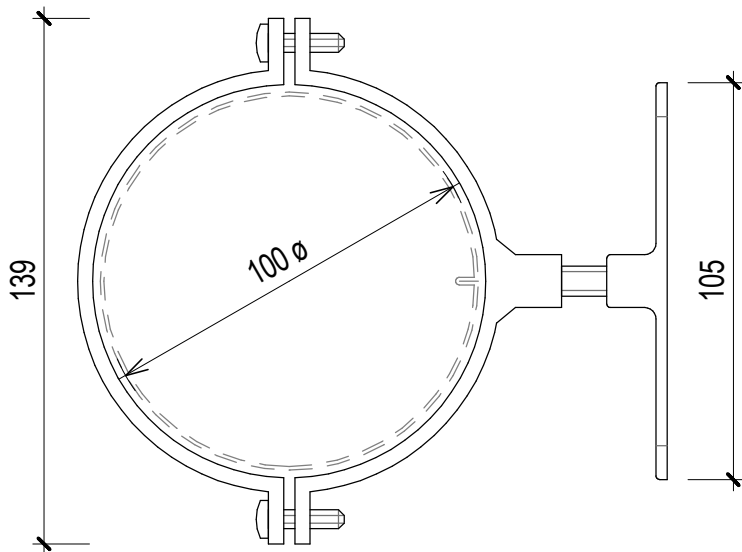

CG 65ø Downpipe
Munzing Ring

CG 80ø Downpipe
Munzing Ring

CG 100ø Downpipe
Munzing Ring

SHEET TITLE

RAINWATER DOWNPIPE MUNZING RINGS

CG.RWP.2

A 01/12/14

1 : 2 @ A4

11/25/14

cadesign
(021) 655 325
DRAWN

p: 0800 501 993
e: sales@continuous.co.nz
w: www.continuous.co.nz

Continuous Group
Spouting Fascia Downpipes

SHEET

REV

SCALE

ISSUED DATE