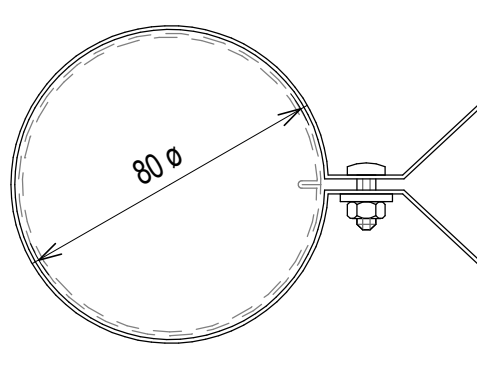

CG 65ø Downpipe
Clip

CG 80ø Downpipe
Clip

CG 100ø Downpipe
Clip

SHEET TITLE

RAINWATER DOWNPIPE FIXING CLIPS

CG.RWP.3

A 01/12/14
REV

1 : 2 @ A4
SCALE