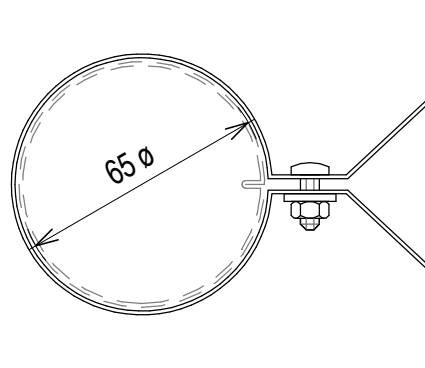

CG 65ø Downpipe
Clip

CG 80ø Downpipe
Clip

CG 100ø Downpipe
Clip

SHEET TITLE

RAINWATER DOWNPIPE FIXING CLIPS

CG.RWP.3

A 01/12/14
REV

1 : 2 @ A4
SCALE