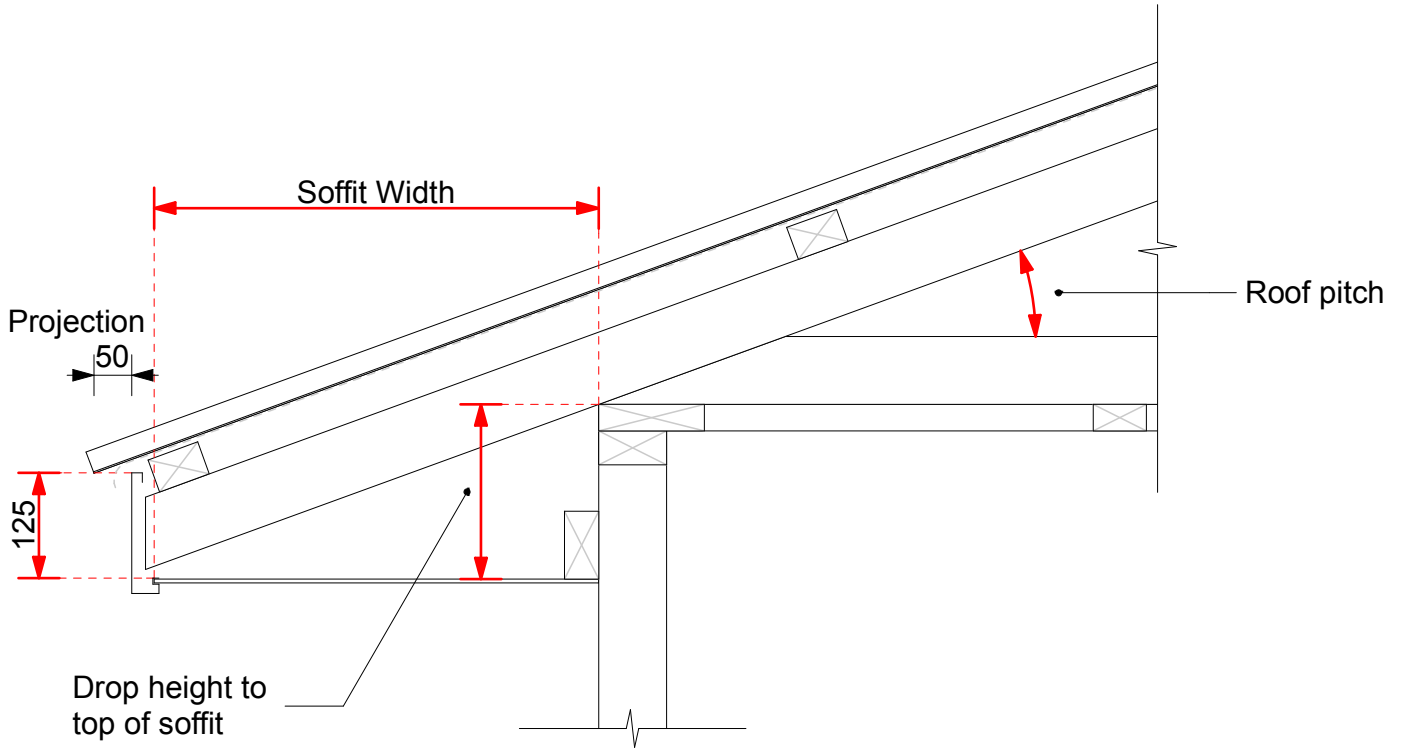

Concrete Tile Setout

140mm N-LINE FASCIA

Long Run Roofing Setout

140mm N-LINE FASCIA