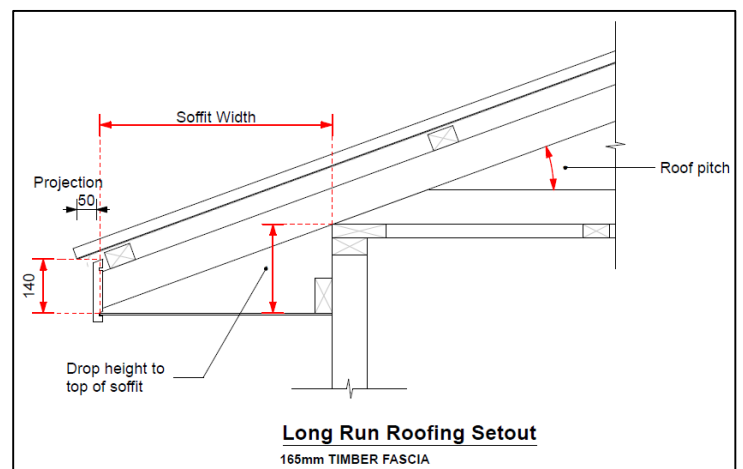

## 165 Timber Fascia

### Quick Reference Data

	Cross Section Area	Downpipe size options	Material Availability	Bracket Types	Bracket Material
165mm Timber	N/A	N/A	Dressed 5mm treated finger joined Pine	N/A	Galv
			Band Sawn 25mm treated finger joined Pine	N/A	Galv