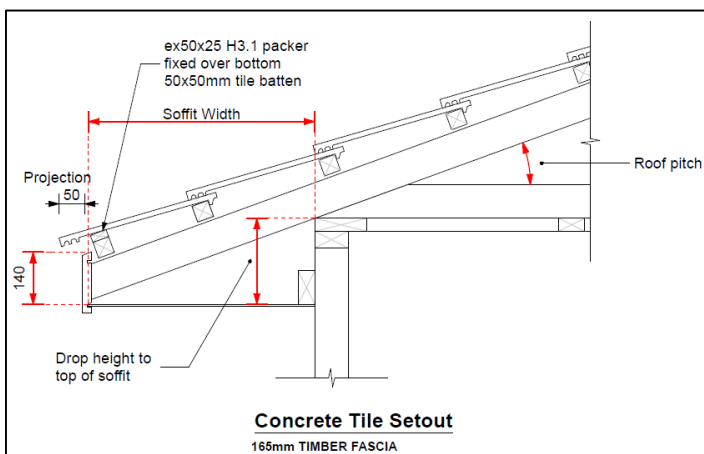

## 165 Timber Fascia

### Quick Reference Data

	Cross Section Area	Downpipe size options	Material Availability	Bracket Types	Bracket Material
165mm Timber	N/A	N/A	Dressed 5mm treated finger joined Pine	N/A	Galv
			Band Sawn 25mm treated finger joined Pine	N/A	Galv