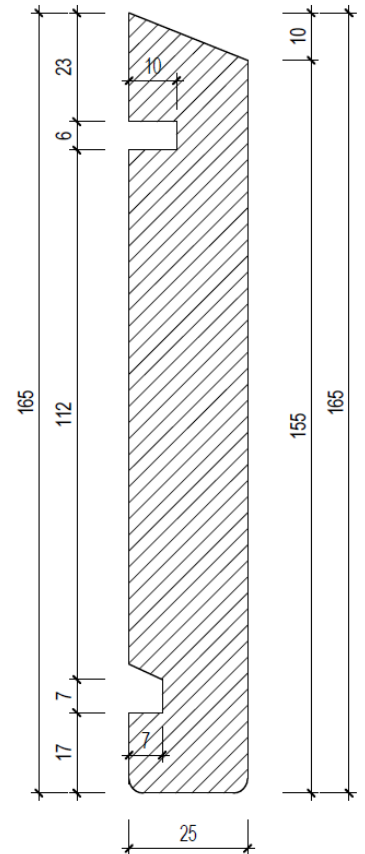

## 165 Timber Fascia

### Quick Reference Data

	Cross Section Area	Downpipe size options	Material Availability	Bracket Types	Bracket Material
165mm Timber	N/A	N/A	Dressed 5mm treated finger joined Pine	N/A	Galv
			Band Sawn 25mm treated finger joined Pine	N/A	Galv