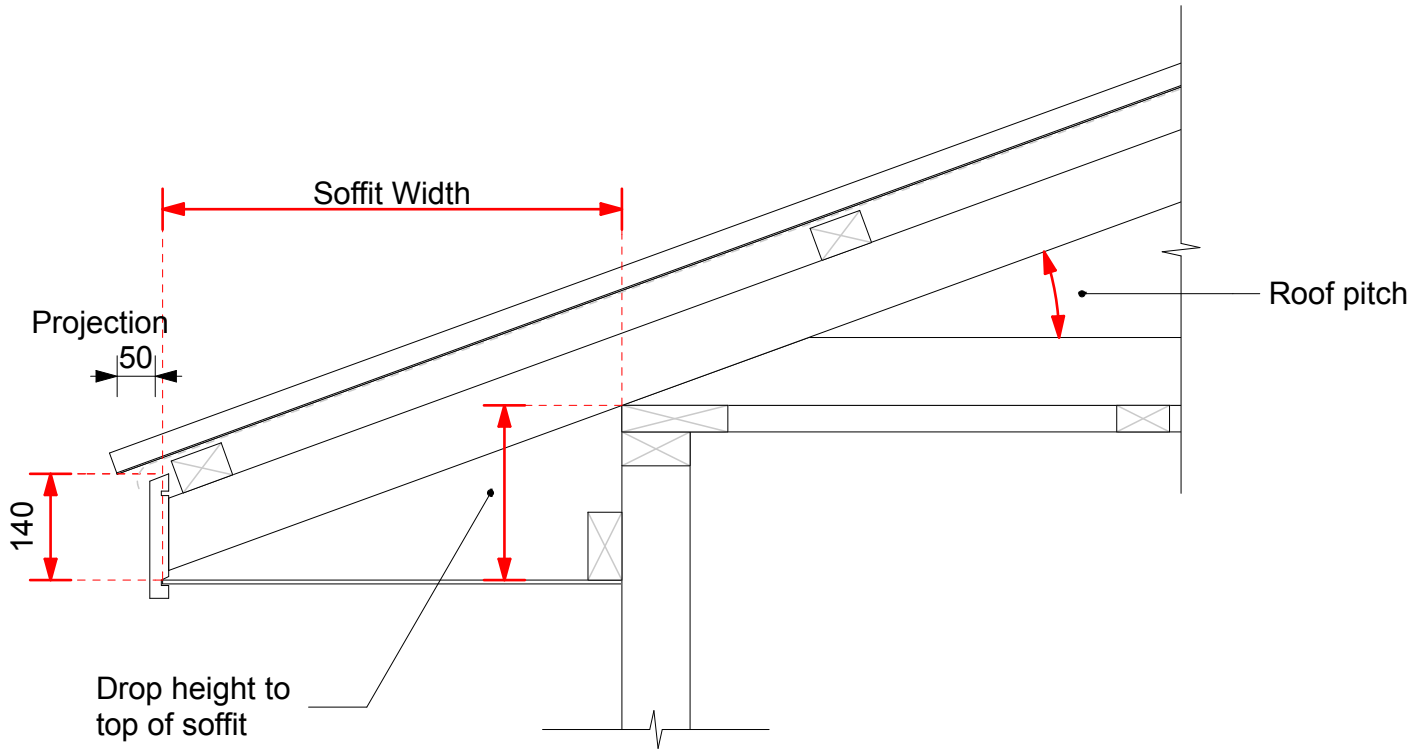

Concrete Tile Setout

165mm TIMBER FASCIA

Long Run Roofing Setout

165mm TIMBER FASCIA