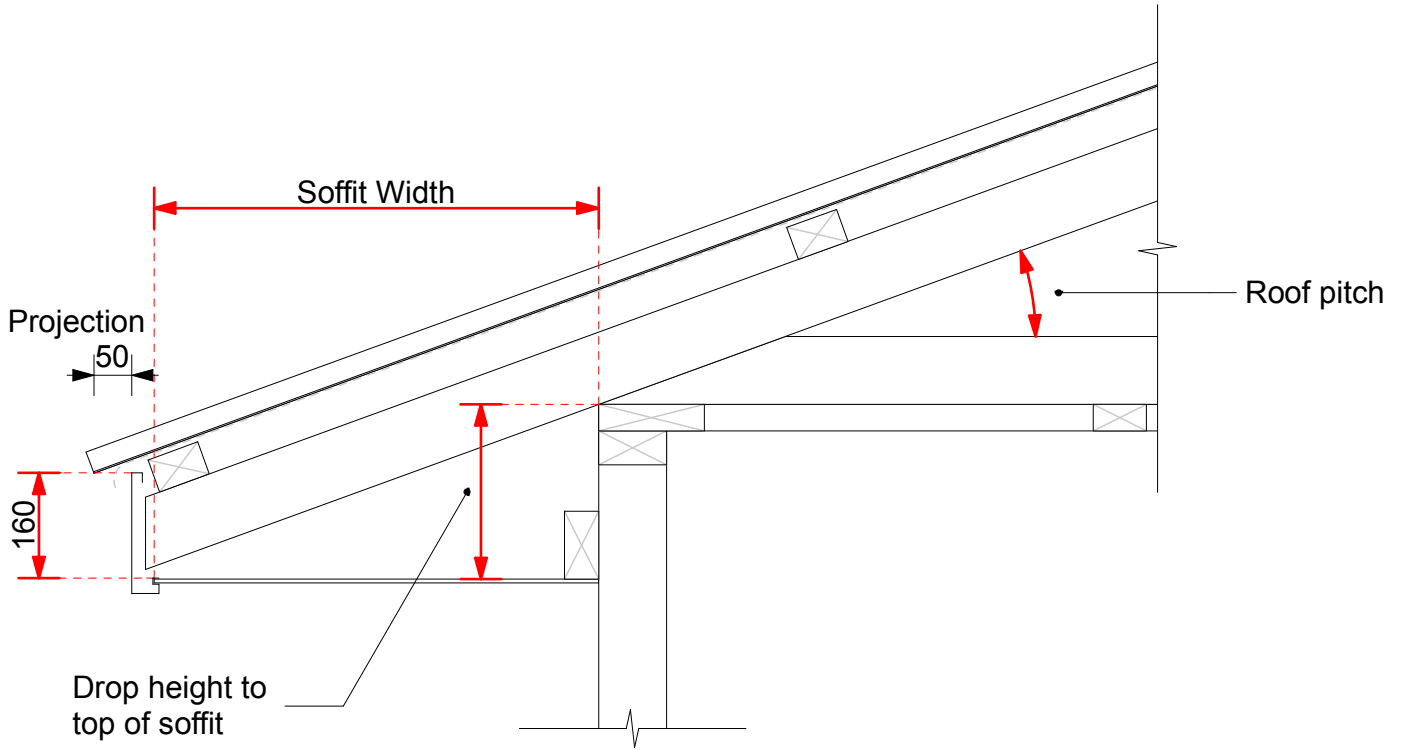

Concrete Tile Setout

180mm N-LINE FASCIA

Long Run Roofing Setout

180mm N-LINE FASCIA