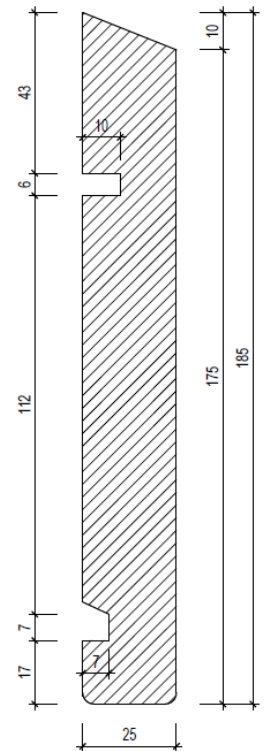

## 185 Timber Fascia

### Quick Reference Data

	Cross Section Area	Downpipe size options	Material Availability	Bracket Types	Bracket Material
185mm Timber	N/A	N/A	Dressed 25mm treated finger joined Pine	N/A	Galv
			Band Sawn 25mm treated finger joined Pine		