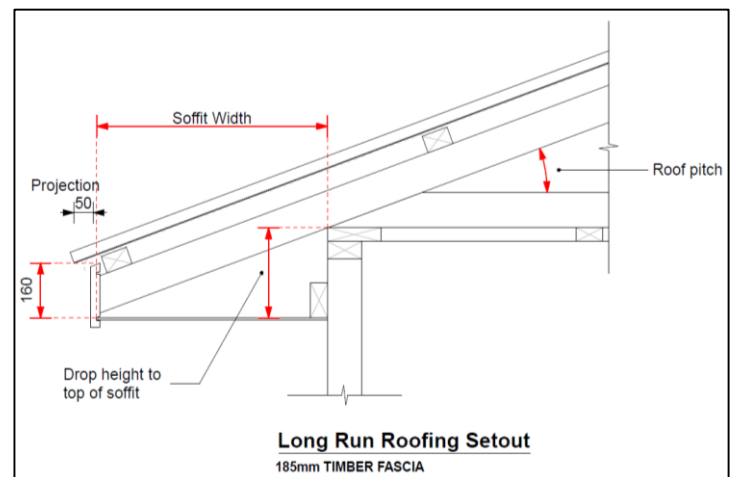

## 185 Timber Fascia

### Quick Reference Data

	Cross Section Area	Downpipe size options	Material Availability	Bracket Types	Bracket Material
185mm Timber	N/A	N/A	Dressed 25mm treated finger joined Pine	N/A	Galv
			Band Sawn 25mm treated finger joined Pine		