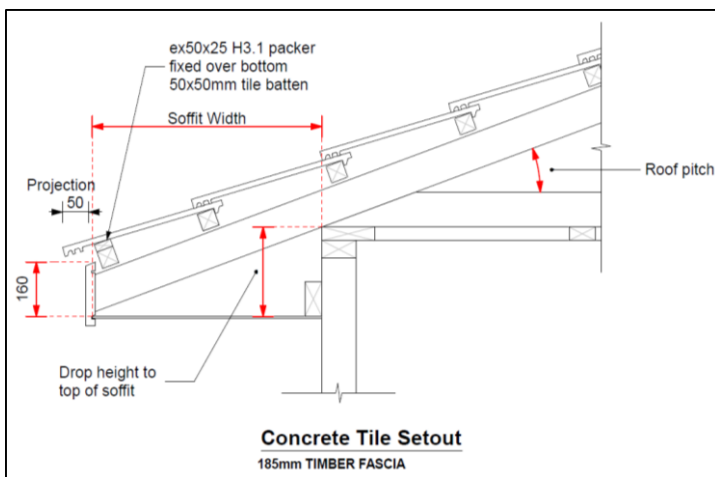

## 185 Timber Fascia

### Quick Reference Data

	Cross Section Area	Downpipe size options	Material Availability	Bracket Types	Bracket Material
185mm Timber	N/A	N/A	Dressed 25mm treated finger joined Pine	N/A	Galv
			Band Sawn 25mm treated finger joined Pine		