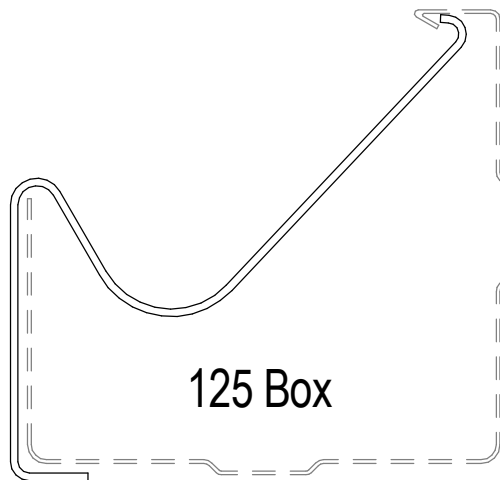

125mm Box

1 : 2

125mm Box External Bracket

1 : 2

125mm Box Internal Bracket

1 : 2

SHEET TITLE

SPOUTING PROFILE - 125 BOX