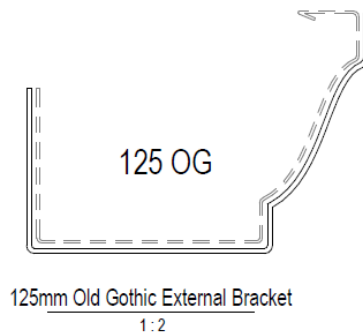

125 OG

Overview

The OG or “Old Gothic” profile, features a Colonial styled detailing that would suit any Kiwi home.

Specifier Notes

On larger builds consider specifying 125 OG on dormers, bay windows, pool houses and small out-buildings, whilst using the 150 OG option on larger roof areas and main residences.

Quick Reference Data

	Cross Section Area	Downpipe size options	Material Availability	Bracket Types	Bracket Material
125 OG	5800mm ²	65mm	0.50mm Copper	Internal	Aluminium
		80mm	0.5mm ZR8	External	Copper*
			0.5mm ZM8		Brass**
			0.7mm ARX		*North Island Only **South Island Only