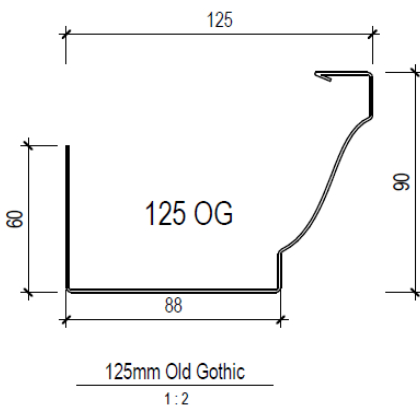

125 OG

Overview

The OG or “Old Gothic” profile, features a Colonial styled detailing that would suit any Kiwi home.

Specifier Notes

On larger builds consider specifying 125 OG on dormers, bay windows, pool houses and small out-buildings, whilst using the 150 OG option on larger roof areas and main residences.

Quick Reference Data

	Cross Section Area	Downpipe size options	Material Availability	Bracket Types	Bracket Material
125 OG	5800mm ²	65mm	0.50mm Copper	Internal	Aluminium
		80mm	0.5mm ZR8	External	Copper*
			0.5mm ZM8		Brass**
			0.7mm ARX		*North Island Only **South Island Only