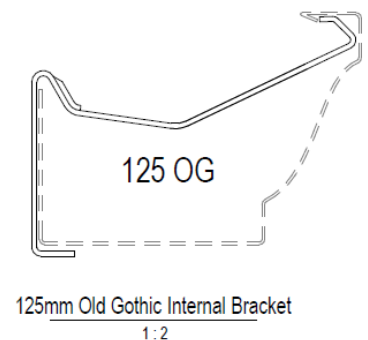

125 OG

Overview

The OG or “Old Gothic” profile, features a Colonial styled detailing that would suit any Kiwi home.

Specifier Notes

On larger builds consider specifying 125 OG on dormers, bay windows, pool houses and small out-buildings, whilst using the 150 OG option on larger roof areas and main residences.

Quick Reference Data

	Cross Section Area	Downpipe size options	Material Availability	Bracket Types	Bracket Material
125 OG	5800mm ²	65mm	0.50mm Copper	Internal	Aluminium
		80mm	0.5mm ZR8	External	Copper*
			0.5mm ZM8		Brass**
			0.7mm ARX		*North Island Only **South Island Only