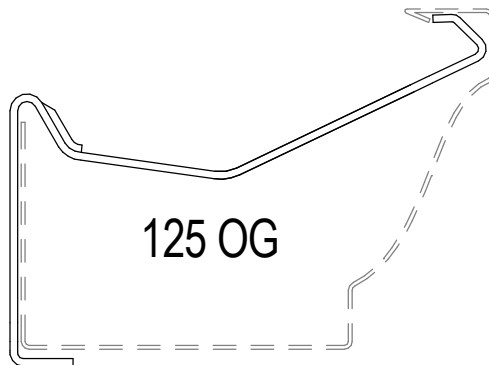

125mm Old Gothic

1 : 2

125mm Old Gothic External Bracket

1 : 2

125mm Old Gothic Internal Bracket

1 : 2

SHEET TITLE

SPOUTING PROFILE - 125 OG

CG.SPT.1

A 28/11/14
REV

1 : 2 @ A4
SCALE

11/25/14
ISSUED DATE

cadesign
(021) 655 325
DRAWN

p: 0800 501 993
e: sales@continuous.co.nz
w: www.continuous.co.nz

Continuous Group
Spouting Fascia Downpipes