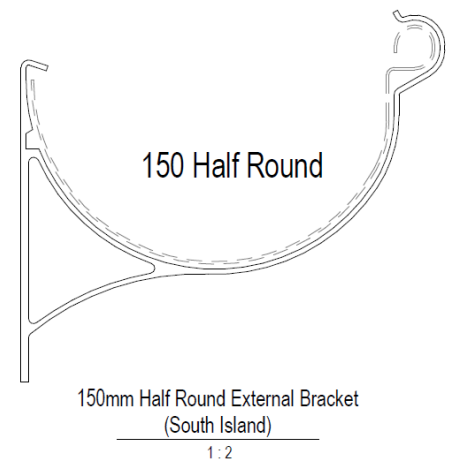

## 150 Half Round

### Overview

This profile will bring an outstanding finish that quietly but firmly demonstrates attention to detail on any Kiwi home. The Half Round in either size is consistently selected for premium residential builds by architects and specifiers, as its European lineage provides stunning aesthetics in conjunction with excellent performance.

### Quick Reference Data

	Cross Section Area	Downpipe size options	Material Availability	Bracket Types	Bracket Material
150 Half Round	8700mm <sup>2</sup>	65mm	0.55mm Copper	External	Aluminium
		80mm	0.5mm ZR8		Copper*
		100mm	0.5mm ZM8		Brass**
			0.7mm ARX		*North Island Only **South Island Only