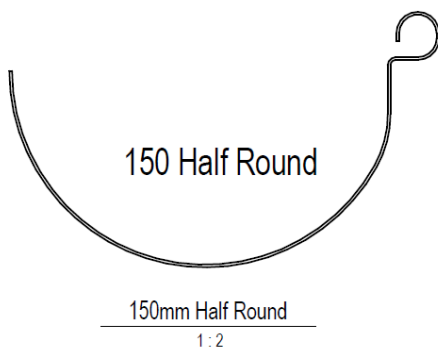

## 150 Half Round

### Overview

This profile will bring an outstanding finish that quietly but firmly demonstrates attention to detail on any Kiwi home. The Half Round in either size is consistently selected for premium residential builds by architects and specifiers, as its European lineage provides stunning aesthetics in conjunction with excellent performance.

### Quick Reference Data

	Cross Section Area	Downpipe size options	Material Availability	Bracket Types	Bracket Material
150 Half Round	8700mm <sup>2</sup>	65mm	0.55mm Copper	External	Aluminium
		80mm	0.5mm ZR8		Copper*
		100mm	0.5mm ZM8		Brass**
			0.7mm ARX		*North Island Only **South Island Only