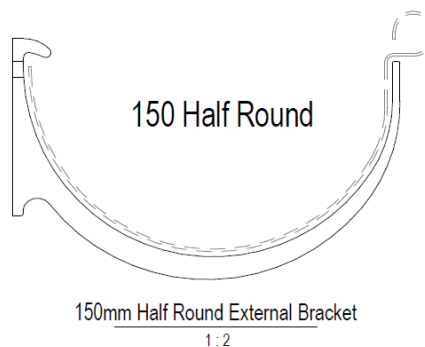

## 150 Half Round

### Overview

This profile will bring an outstanding finish that quietly but firmly demonstrates attention to detail on any Kiwi home. The Half Round in either size is consistently selected for premium residential builds by architects and specifiers, as its European lineage provides stunning aesthetics in conjunction with excellent performance.

### Quick Reference Data

	Cross Section Area	Downpipe size options	Material Availability	Bracket Types	Bracket Material
150 Half Round	8700mm <sup>2</sup>	65mm	0.55mm Copper	External	Aluminium
		80mm	0.5mm ZR8		Copper*
		100mm	0.5mm ZM8		Brass**
			0.7mm ARX		*North Island Only **South Island Only