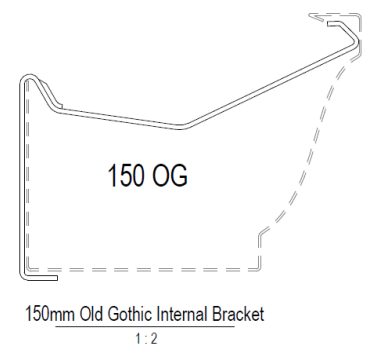

## 150 OG

### Specifier Notes

Consider the 150mm profile for larger roof areas. This profile provides great access for cleaning. Where dense bush and overhanging foliage are considerations, this profile is recommended.

### Quick Reference Data

|        | Cross Section Area  | Downpipe size options | Material Availability | Bracket Types | Bracket Material                          |
|--------|---------------------|-----------------------|-----------------------|---------------|---|
| 150 OG | 9800mm <sup>2</sup> | 65mm                  | 0.60mm Copper         | Internal      | Aluminium                                 |
|        |                     | 80mm                  | 0.5mm ZR8             | External      | Copper*                                   |
|        |                     | 100mm                 | 0.5mm ZM8             |               | Brass**                                   |
|        |                     |                       | 0.7mm ARX             |               | *North Island only<br>**South Island only |