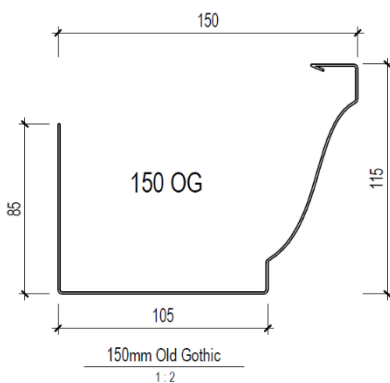

## 150 OG

### Specifier Notes

Consider the 150mm profile for larger roof areas. This profile provides great access for cleaning. Where dense bush and overhanging foliage are considerations, this profile is recommended.

### Quick Reference Data

|        | Cross Section Area  | Downpipe size options | Material Availability | Bracket Types | Bracket Material                          |
|--------|---------------------|-----------------------|-----------------------|---------------|---|
| 150 OG | 9800mm <sup>2</sup> | 65mm                  | 0.60mm Copper         | Internal      | Aluminium                                 |
|        |                     | 80mm                  | 0.5mm ZR8             | External      | Copper*                                   |
|        |                     | 100mm                 | 0.5mm ZM8             |               | Brass**                                   |
|        |                     |                       | 0.7mm ARX             |               | *North Island only<br>**South Island only |