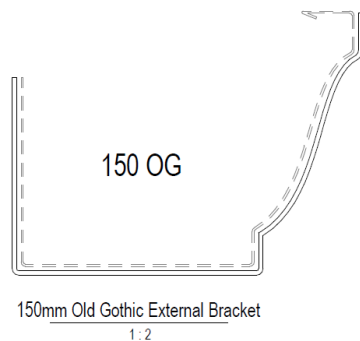

## 150 OG

### Quick Reference Data

|        | Cross Section Area  | Downpipe size options | Material Availability | Bracket Types | Bracket Material                          |
|--------|---------------------|-----------------------|-----------------------|---------------|---|
| 150 OG | 9800mm <sup>2</sup> | 65mm                  | 0.60mm Copper         | Internal      | Aluminium                                 |
|        |                     | 80mm                  | 0.5mm ZR8             | External      | Copper*                                   |
|        |                     | 100mm                 | 0.5mm ZM8             |               | Brass**                                   |
|        |                     |                       | 0.7mm ARX             |               | *North Island only<br>**South Island only |