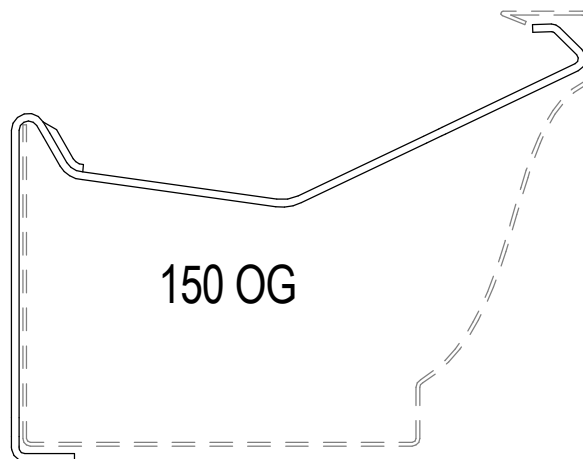

150 OG

150mm Old Gothic
1:2

150 OG

150mm Old Gothic External Bracket
1:2

150 OG

150mm Old Gothic Internal Bracket
1:2

SHEET TITLE

SPOUTING PROFILE - 150 OG

CG.SPT.2
SHEET

A 28/11/14
REV

1:2 @ A4
SCALE

11/25/14
ISSUED DATE

cadesign
(021) 655 325
DRAWN

p: 0800 501 993
e: sales@continuous.co.nz
w: www.continuous.co.nz

Continuous Group
Spouting Fascia Downpipes