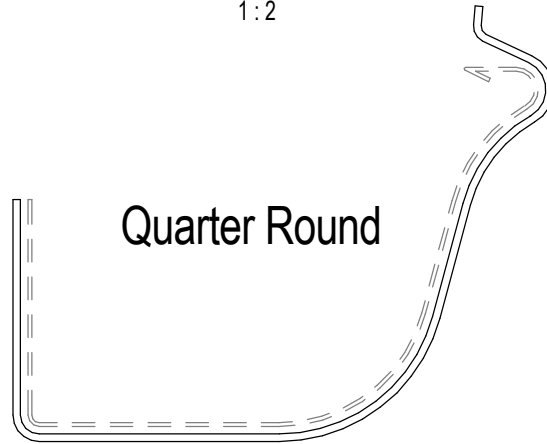

135mm Quarter Round  
1:2

135mm Quarter Round External Bracket  
1:2

135mm Quarter Round Internal Bracket  
1:2

SHEET TITLE

# SPOUTING PROFILE - QUARTER ROUND

CG.SPT.3  
SHEET

B 14/04/15  
REV

1:2 @ A4  
SCALE

11/25/14  
ISSUED DATE

cadesign  
(021) 655 325  
DRAWN

p: 0800 501 993  
e: sales@continuous.co.nz  
w: www.continuous.co.nz