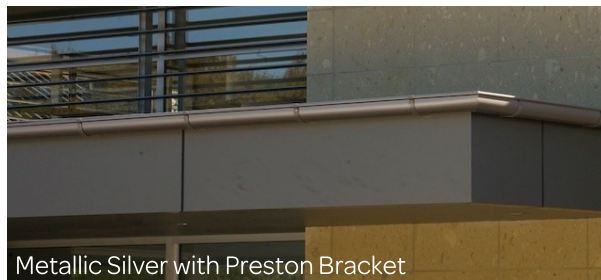

Overview

The smallest of our “Designer Series”, the Halo 125 combines practical water flow with elegant European styling.

Features

- ✓ Round shape reduces water retention
- ✓ European Lineage
- ✓ Tough marine grade materials
- ✓ Bracket Styles to suit finish
- ✓ Up to 20 year material warranty
- ✓ Matching downpipes
- ✓ 33 Designer colours and more!

Metallic Silver with Preston Bracket

Preston Bracket

Finish Range	Spouting Material	Colour Choice	Bracket Material	Bracket Options	Downpipe Options
CG Range	MagnaFlow™	Top 15 Colours	Aluminium	Preston	65mm Round 80mm Round
Designer Range	MagnaFlow™	34 Designer Colours	Aluminium		
Copper*	Pure Copper	Natural	Brass		