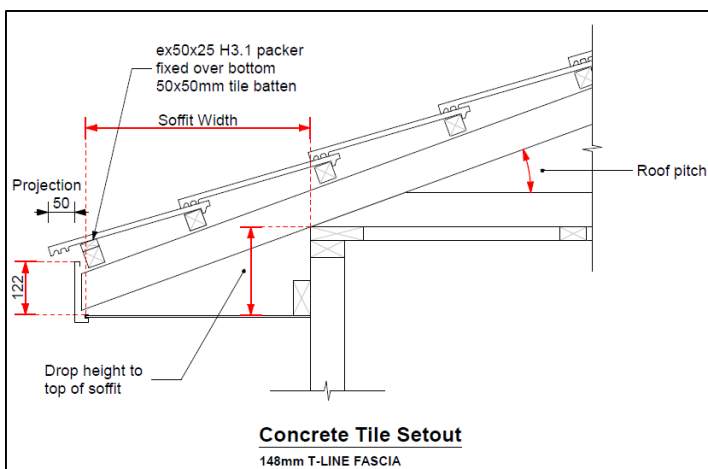

148 T-Line Fascia

Overview

When less is more, the 148mm T-Line Fascia will deliver a superb, low profile outline.

Specifier Notes

Note: This product is not suitable for Category 5 "Very Severe Marine" locations.

Quick Reference Data

	Cross Section Area	Downpipe size options	Material Availability	Bracket Types	Bracket Material
148 T-Line	N/A	N/A	0.5mm ZM8	N/A	Galv

Availability: Taranaki