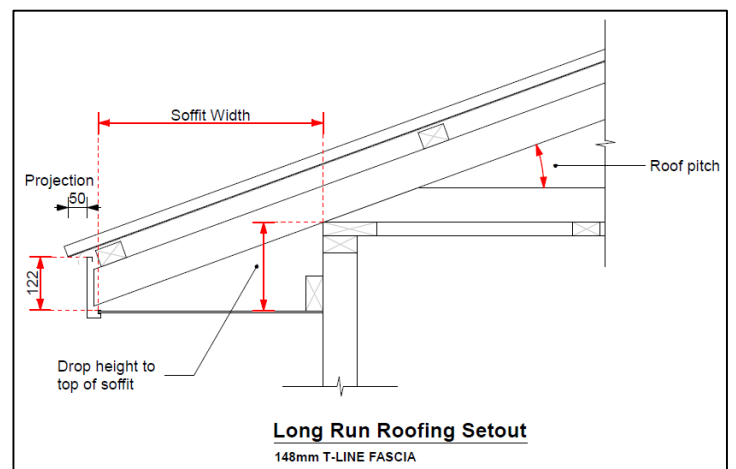

148 T-Line Fascia

Overview

When less is more, the 148mm T-Line Fascia will deliver a superb, low profile outline.

Specifier Notes

Note: This product is not suitable for Category 5 "Very Severe Marine" locations.

Quick Reference Data

	Cross Section Area	Downpipe size options	Material Availability	Bracket Types	Bracket Material
148 T-Line	N/A	N/A	0.5mm ZM8	N/A	Galv

Availability: Taranaki