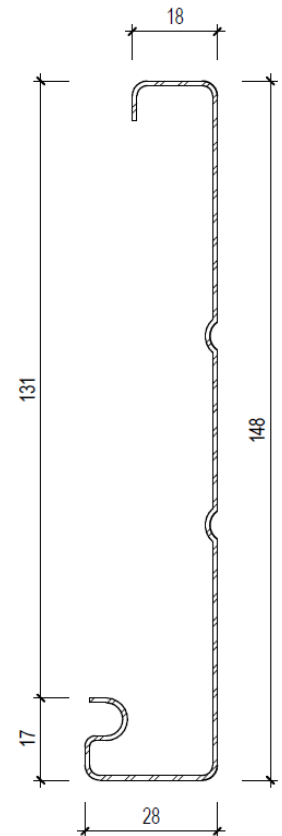

148 T-Line Fascia

Overview

When less is more, the 148mm T-Line Fascia will deliver a superb, low profile outline.

Specifier Notes

Note: This product is not suitable for Category 5 "Very Severe Marine" locations.

Quick Reference Data

	Cross Section Area	Downpipe size options	Material Availability	Bracket Types	Bracket Material
148 T-Line	N/A	N/A	0.5mm ZM8	N/A	Galv

Availability: Taranaki