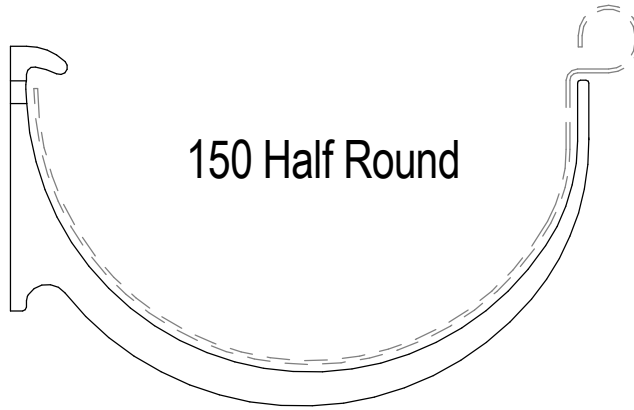

150 Half Round

150mm Half Round

1 : 2

150 Half Round

150mm Half Round External Bracket

1 : 2

150 Half Round

150mm Half Round External Bracket
(South Island)

1 : 2

SHEET TITLE

SPOUTING PROFILE - 150 HALF ROUND

CG.SPT.5

A 28/11/14
REV

1 : 2 @ A4
SCALE

11/25/14
ISSUED DATE

cadesign
(021) 655 325
DRAWN