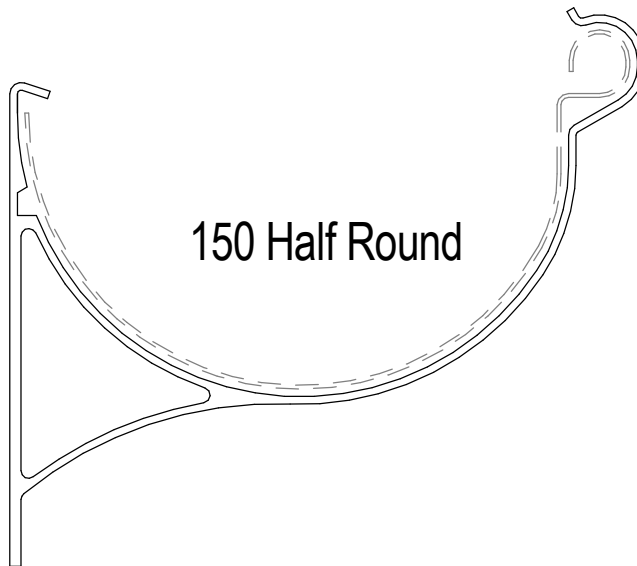

150 Half Round

150mm Half Round

1 : 2

150 Half Round

150mm Half Round External Bracket

1 : 2

150 Half Round

150mm Half Round External Bracket
(South Island)

1 : 2

SHEET TITLE

SPOUTING PROFILE - 150 HALF ROUND

CG.SPT.5

A 28/11/14
REV

1 : 2 @ A4
SCALE

11/25/14
ISSUED DATE

cadesign
(021) 655 325
DRAWN